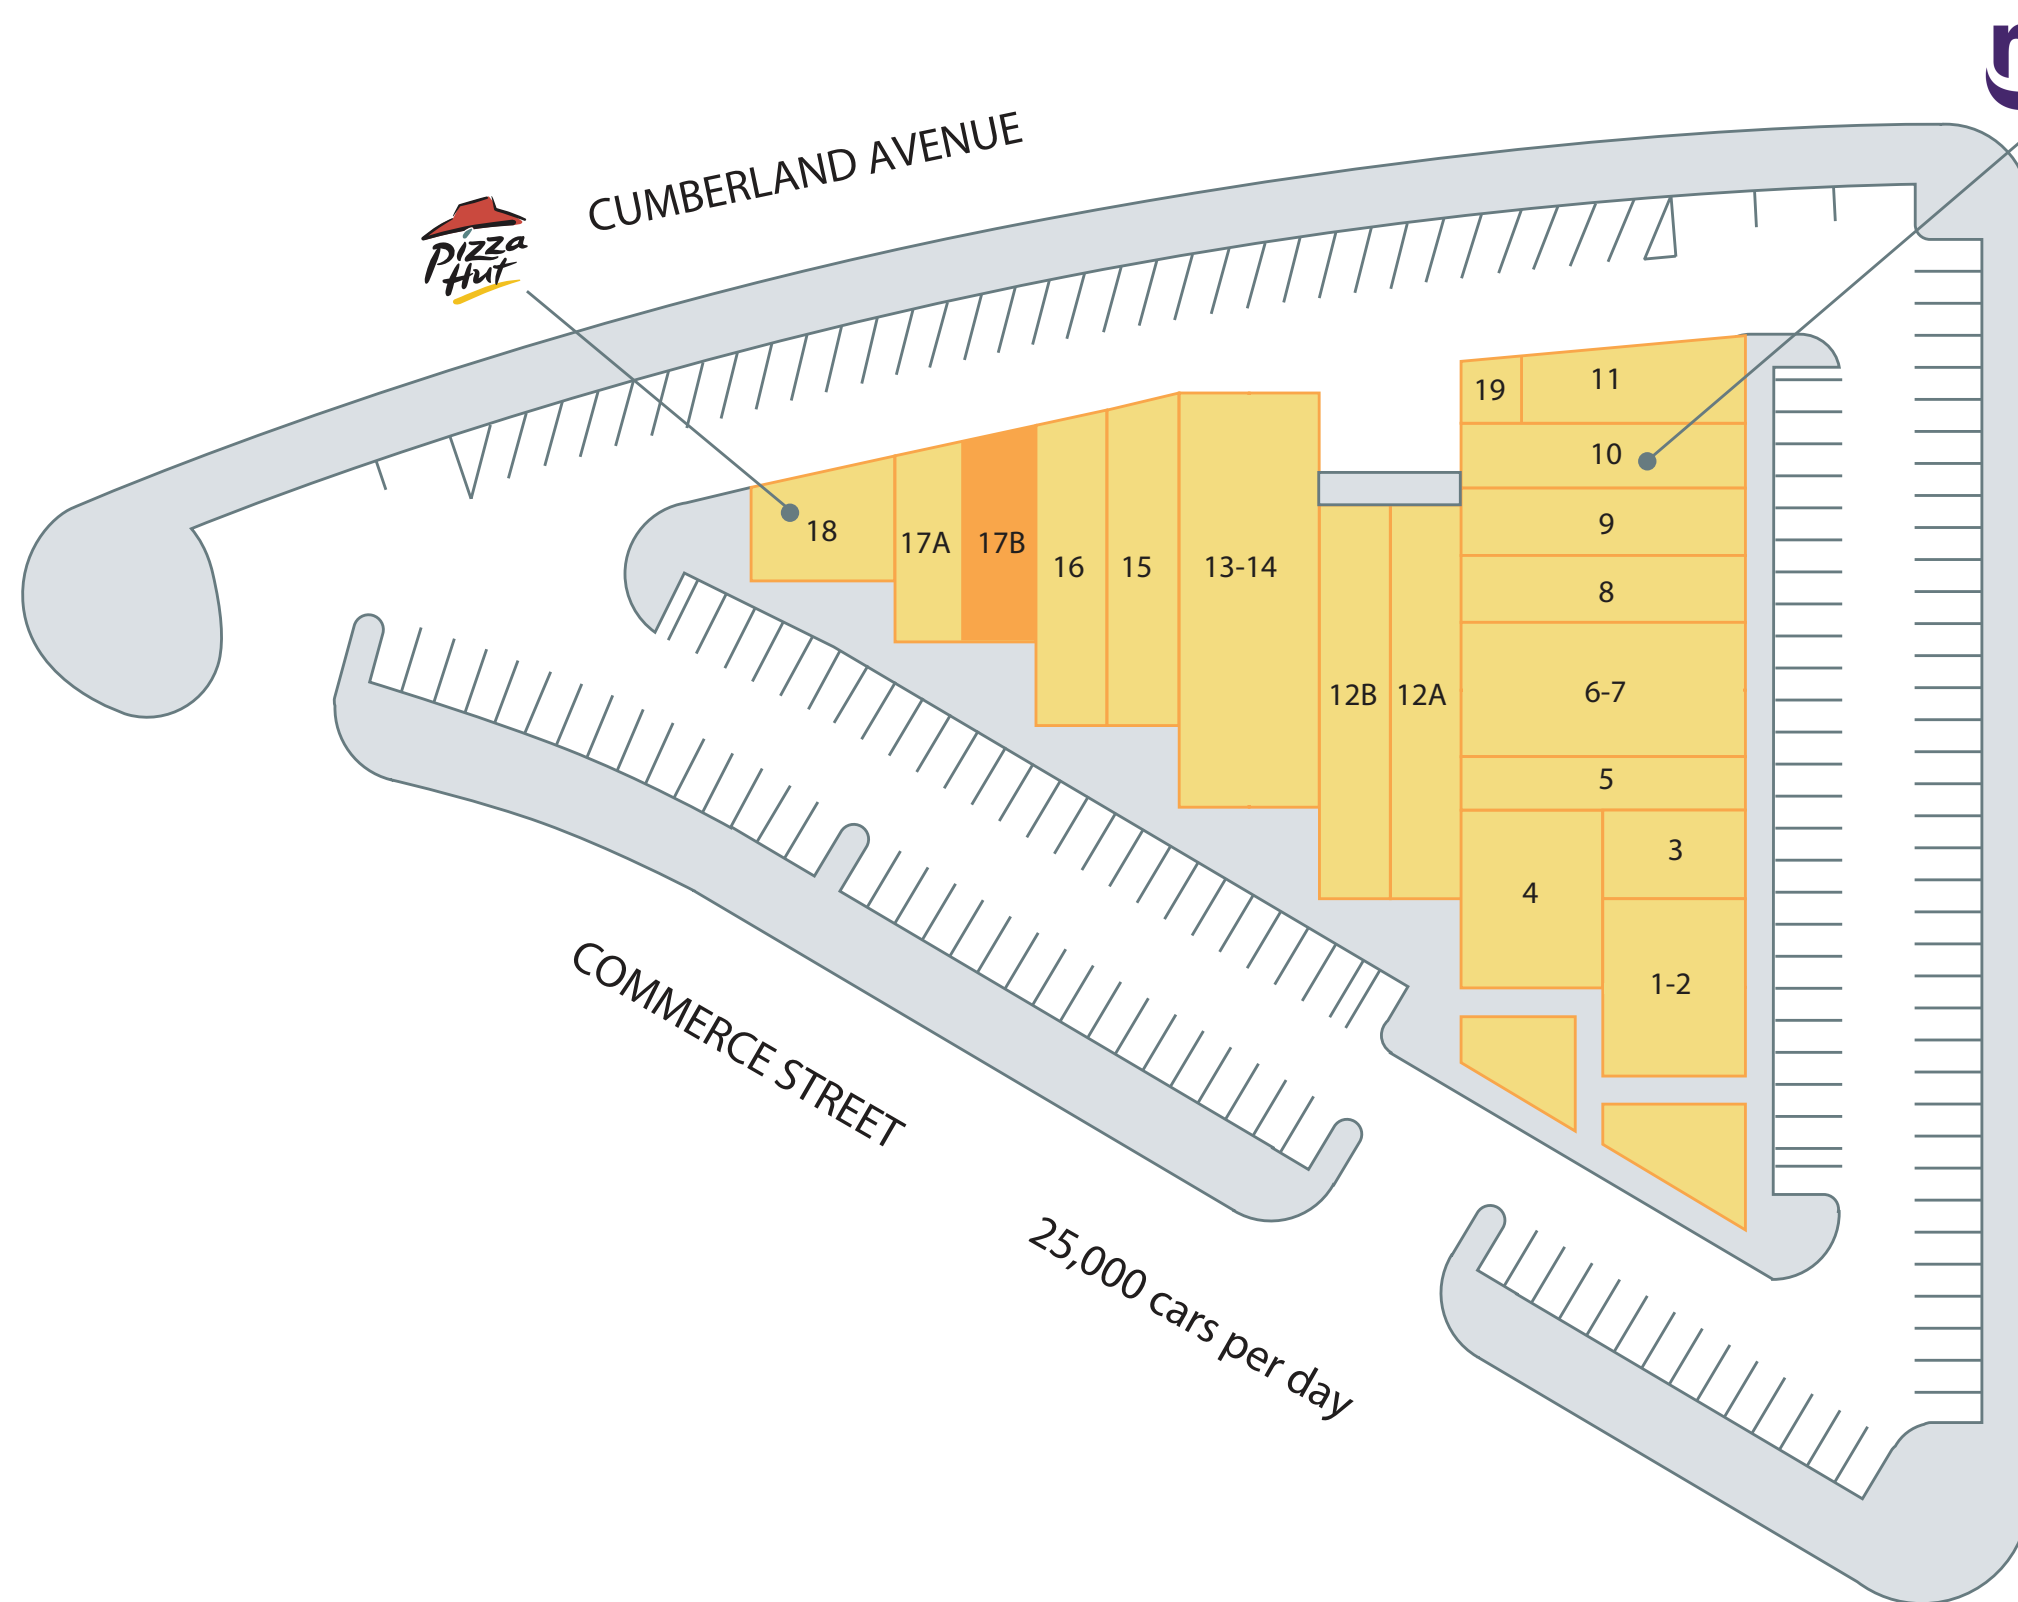

Commerce Plaza

Springfield, Virginia

A.J. DWOSKIN
 & ASSOCIATES, INC.
 Real Estate Development & Management

Space	SF	Tenant
1-2	2,000	J & S Bakery
3	1,000	Vacuums Unlimited
4	2,000	J & S Bakery
5	1,200	The Nail Villa
6-7	3,040	La Latina Market
8	1,520	Dollar Store
9	1,520	Barber Shop
10	1,520	Metro by T-Mobile
11	1,300	iFIX Wireless Phones
12a	2,052	Family Dental, PC
12b	2,335	9 Pad Thai
13-14	4,690	Manila Oriental Market
15	1,825	Pollo Latino
16	1,737	Paola's Hair Stylist
17a	1,131	Ferrucci's Hot & Cold
17b	1,131	Commerce Dry Cleaners/Available
18	1,236	Pizza Hut Delivery
19	307	Police Station

Total GLA 31,544