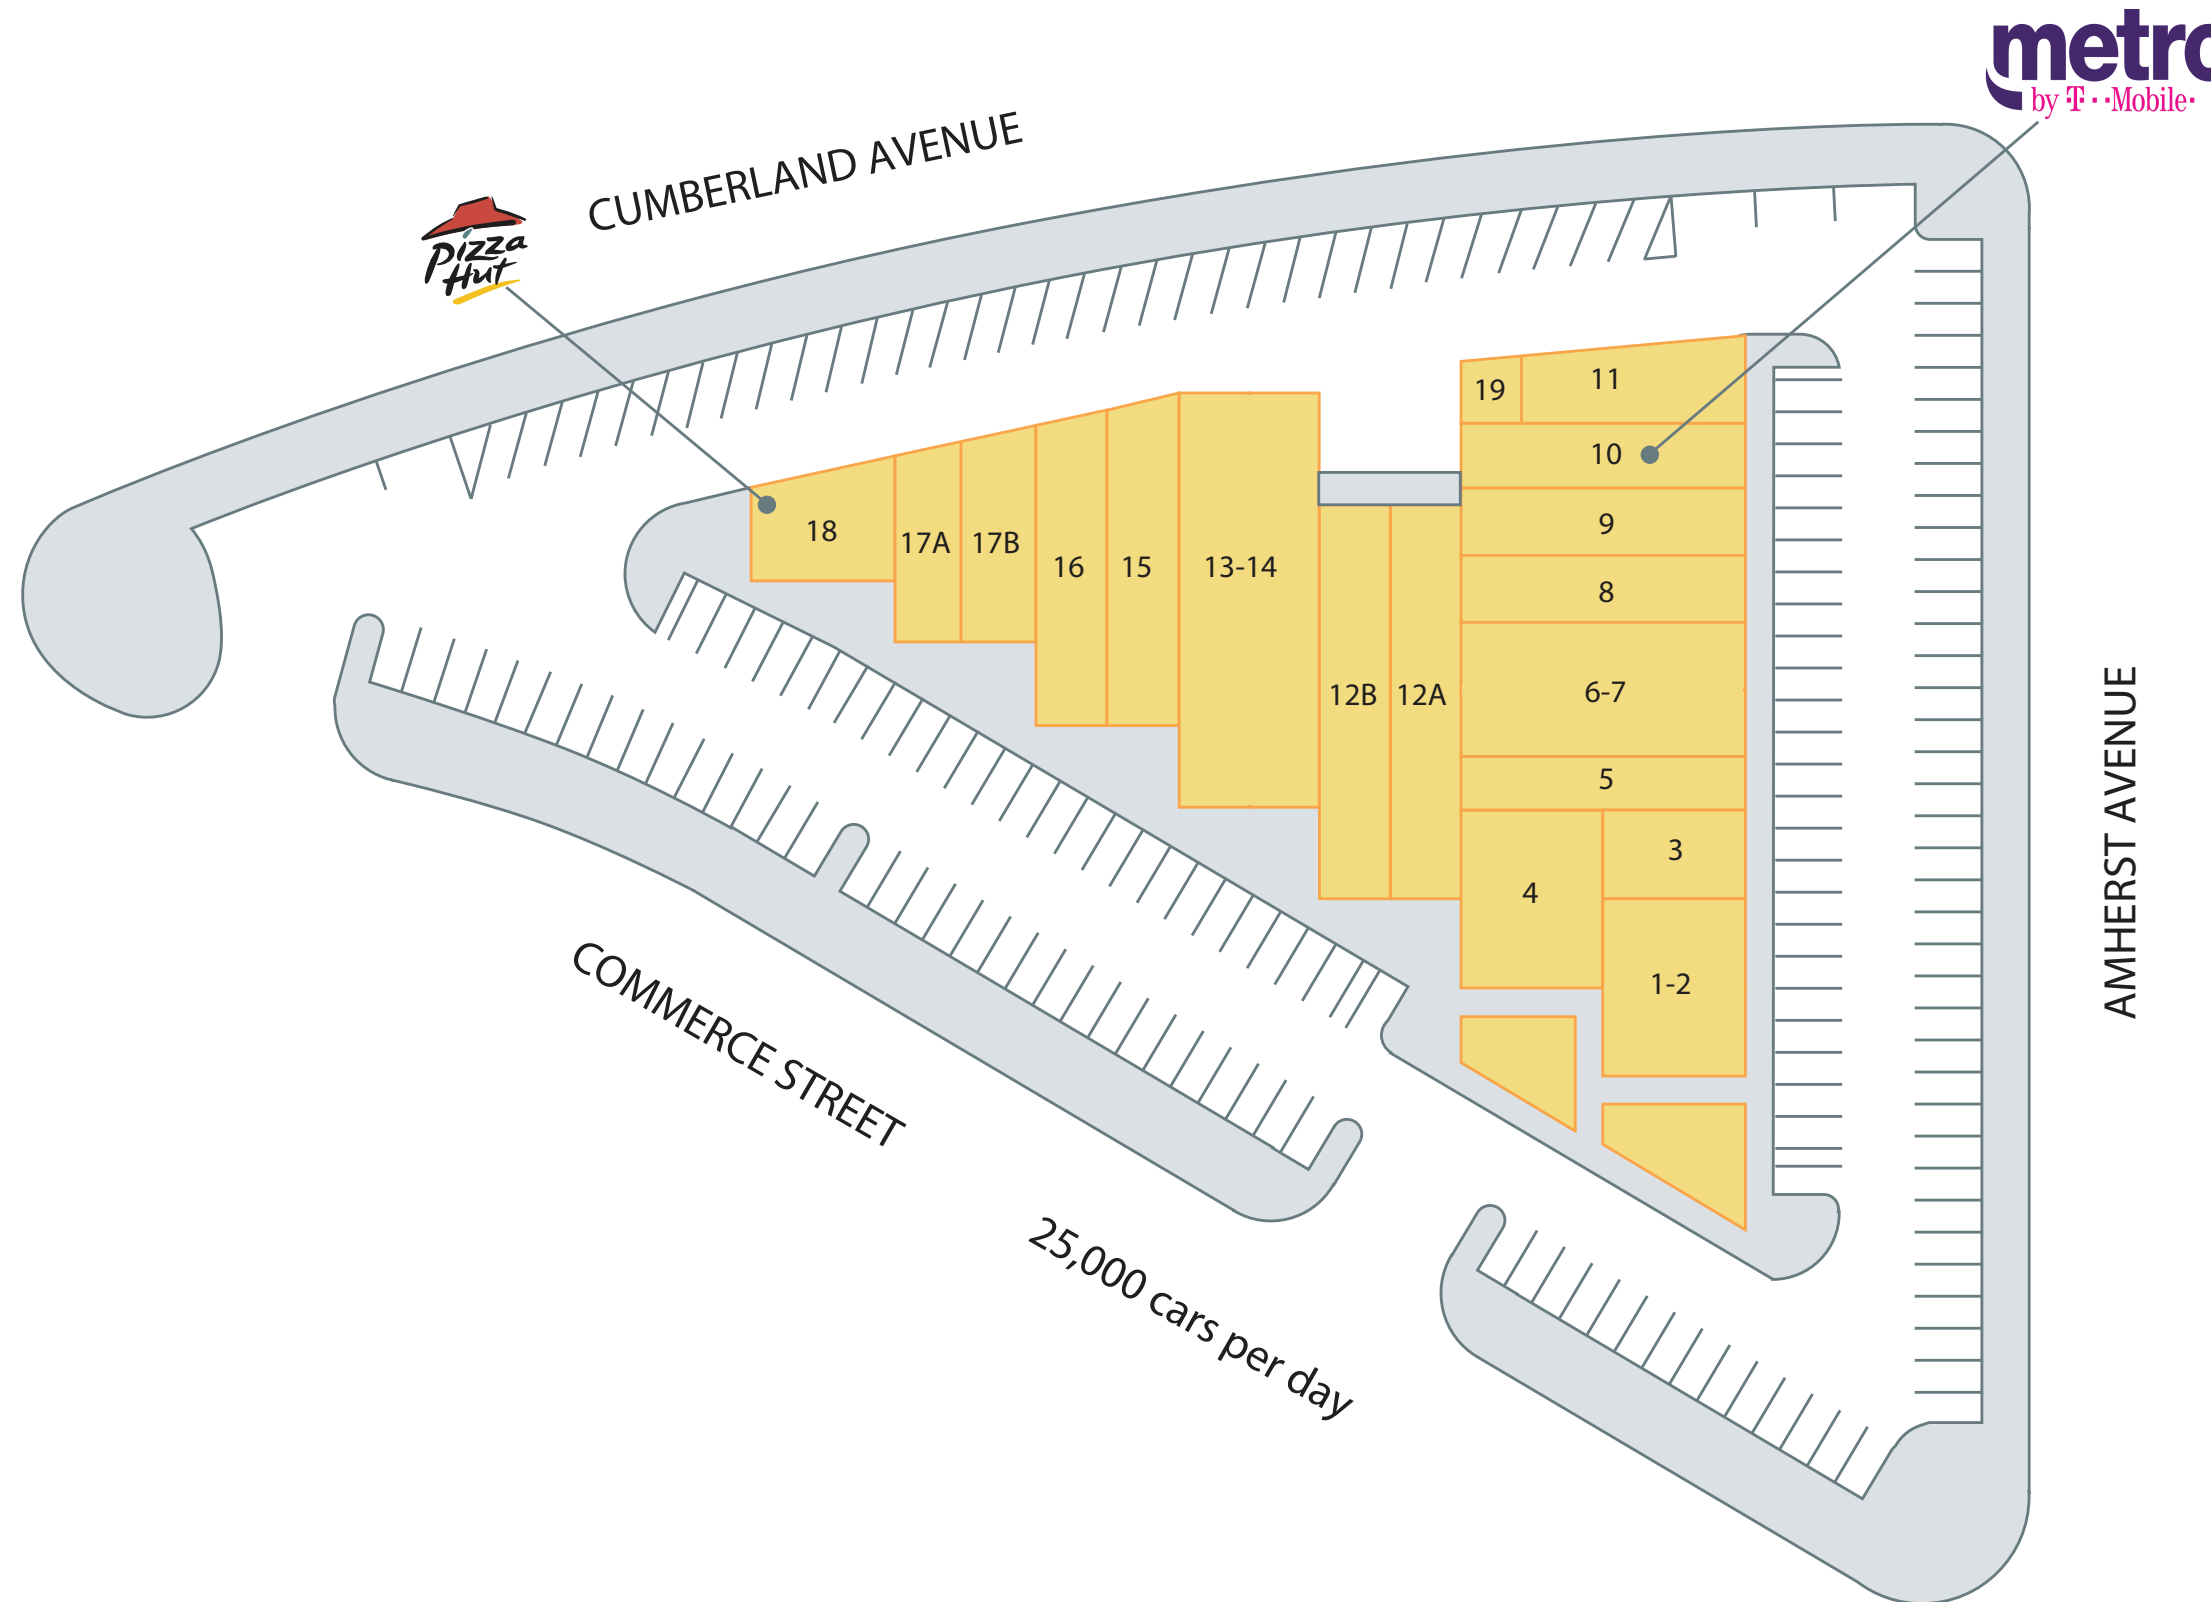

Commerce Plaza

Springfield, Virginia

A.J. DWOSKIN
 & ASSOCIATES, INC.
 Real Estate Development & Management

Space	SF	Tenant
1-2	2,000	J & S Bakery
3	1,000	Vacuums Unlimited
4	2,000	J & S Bakery
5	1,200	The Nail Villa
6-7	3,040	El Mercado
8	1,520	Dollar Store
9	1,520	Barber Shop
10	1,520	Metro by T-Mobile
11	1,300	iFIX Wireless Phones
12a	2,052	Family Dental, PC
12b	2,335	9 Pad Thai
13-14	4,690	Manila Oriental Market
15	1,825	Pollo Latino
16	1,737	Paola's Hair Stylist
17a	1,131	Ferrucci's Hot & Cold
17b	1,131	Commerce Dry Cleaners
18	1,236	Pizza Hut Delivery
19	307	Police Station

Total GLA 31,544